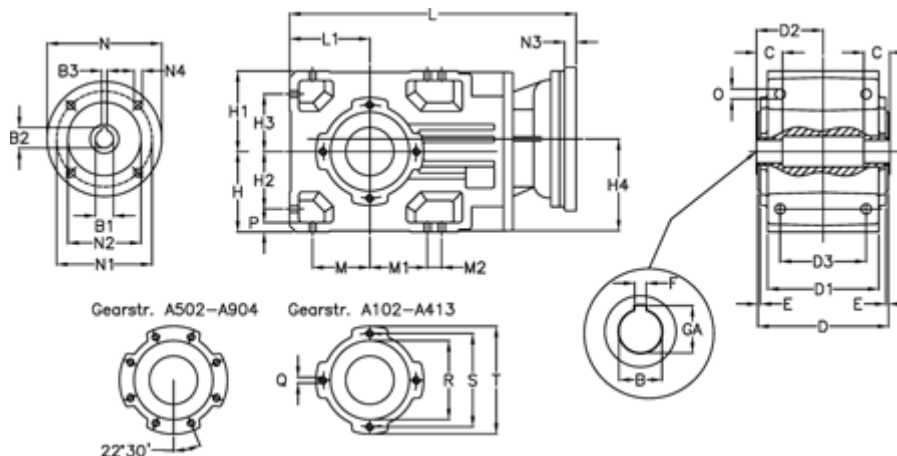

Article number: 296000500853220
 Description: Bevel helical gearbox
 A052UH25-8,5-P63B5

Measures

B = 25	D3 = 80	H3 = 37.5	N1 = 115	S = 85
B1 = 11	Description = A052 UH25-xx P63 B5	H4 = 80.5	N2 = 95	T = 101
B2 = 12.8	E = 2.0	L = 206.0	N3 = 7	
B3 = 4	F = 8	L1 = 58	N4 = 9,5	
C = 23	GA = 28.3	M = 37.5	O = 9.0	
D = 104	H = 58	M1 = 37.5	P = 8	
D1 = 99	H1 = 63	M2 = 9	Q = M8x14	
D2 = 52.0	H2 = 37.5	N = 140	R = 68	